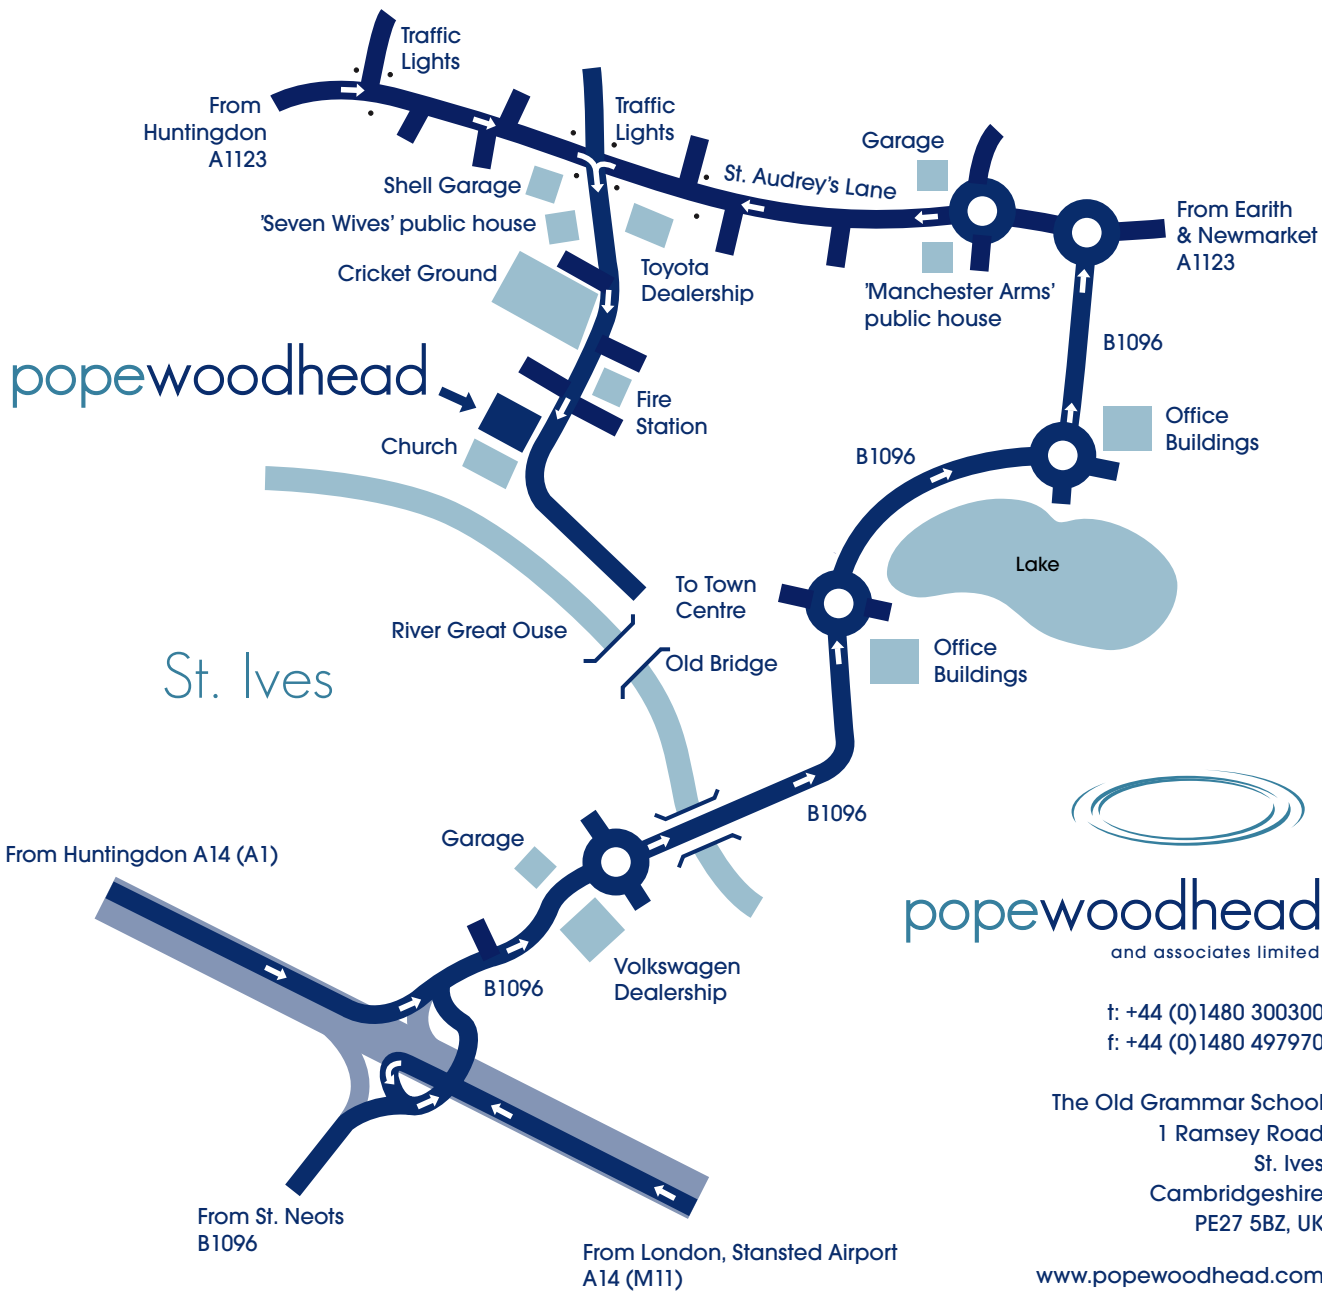

popewoodhead
and associates limited

popewoodhead

popewoodhead
and associates limited

t: +44 (0)1480 300300
f: +44 (0)1480 497970

The Old Grammar School
1 Ramsey Road
St. Ives
Cambridgeshire
PE27 5BZ, UK

www.popewoodhead.com